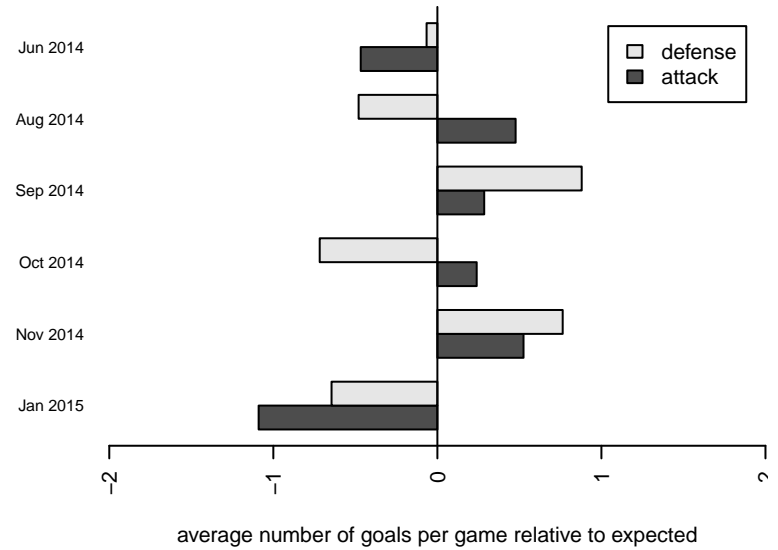

Performance relative to 13 month average