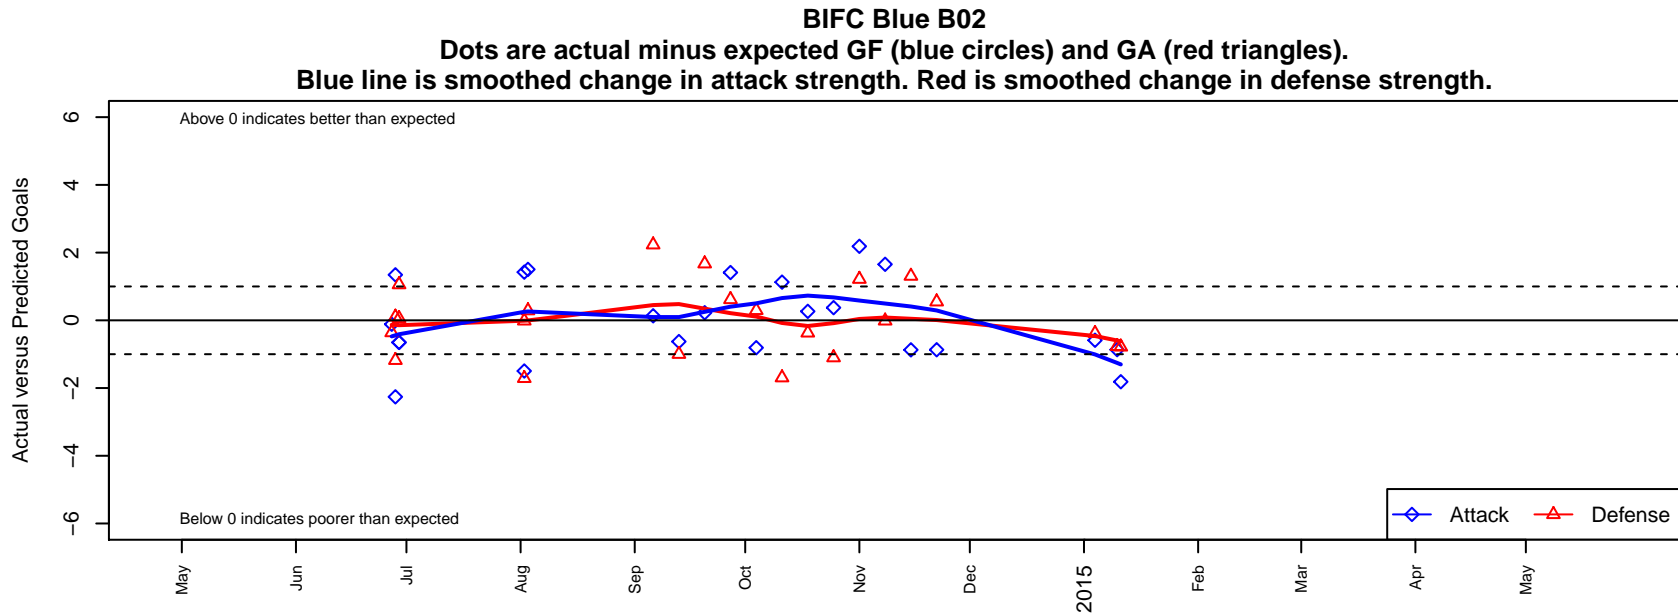

BIFC Blue B02

Bainbridge Island FC
 Bainbridge Island, WA
 B02 total strength=566
 attack=0.44 defense=0.45
 fall league = NPSL B12D1
 notes= Self 2013

alt names used:
 BIFC Blue
 BIFC 02 Blue
 BIFC 02 Blue

Venues played:
 2014 Yakima Mid Summer Classic BU11-12
 2014 Dungeness Cup BU12-13
 2014 NPSL B12D1
 2014 Founders Cup B02

**attack and defense variance (black dot)
relative to other teams
and top 10 in region**