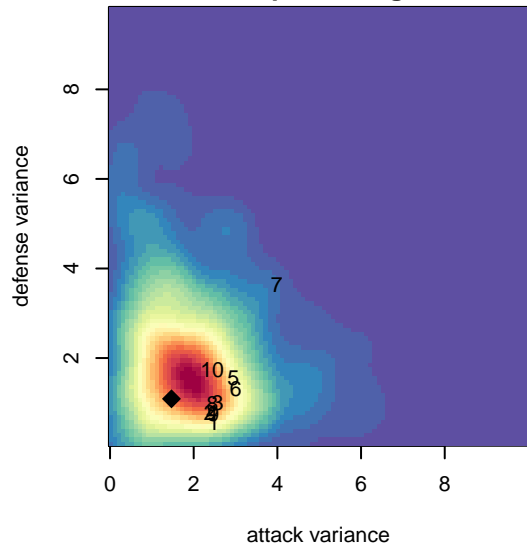

BIFC Blue B02

Bainbridge Island FC
 Bainbridge Island, WA
 B02 total strength=566
 attack=0.44 defense=0.45
 fall league = NPSL B12D1
 notes= Self 2013

alt names used:
 BIFC Blue
 BIFC 02 Blue
 BIFC 02 Blue

Venues played:
 2014 Yakima Mid Summer Classic BU11-12
 2014 Dungeness Cup BU12-13
 2014 NPSL B12D1
 2014 Founders Cup B02

**attack and defense variance (black dot)
relative to other teams
and top 10 in region**