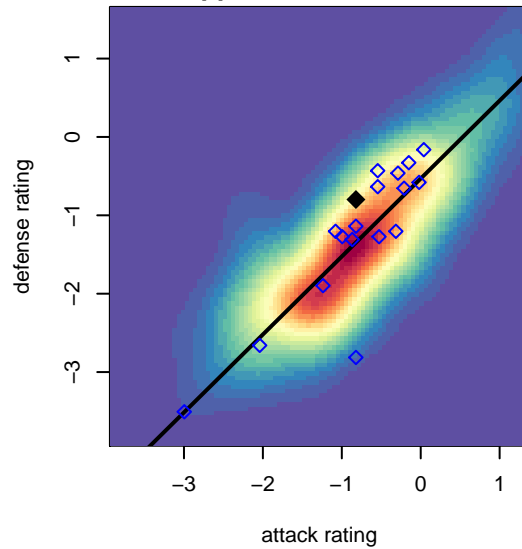

**attack and defense rating
relative to others at age
and all opponents in last 13 months**