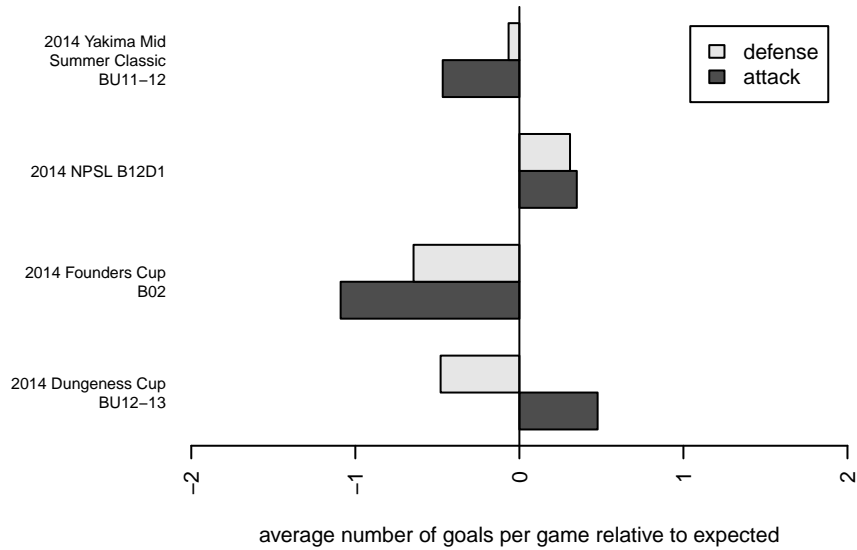

Performance relative to 13 month average