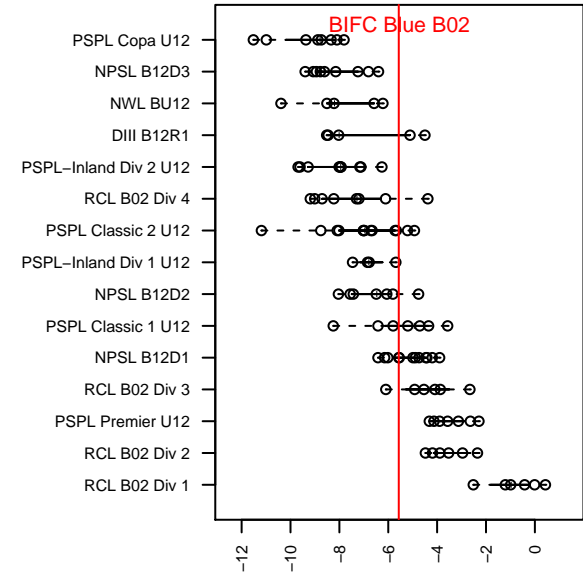

**attack and defense rating
relative to others at age
and all opponents in last 13 months**